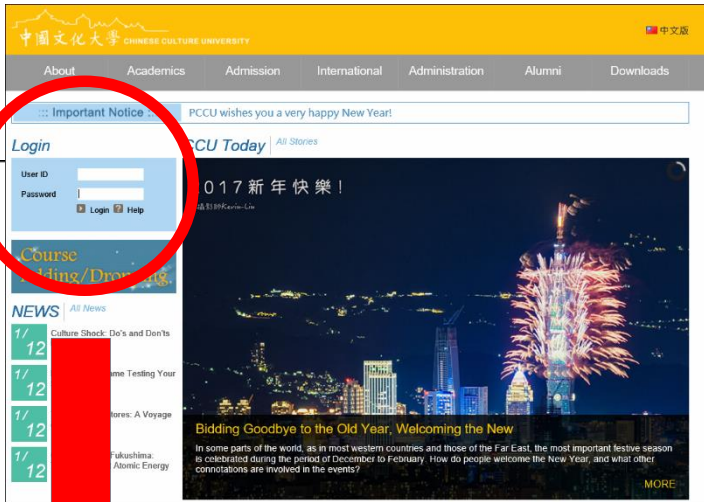

options below

Due to the system maintenance, the library on-line catalog services(including renewal and request) will be stopped daily morning from 0:30 to 1:30 am. We are sorry for the inconvenience.

Campus Login

User ID

Campus ID

Password

Password

Library Account Login

Barcode

PIN

Submit