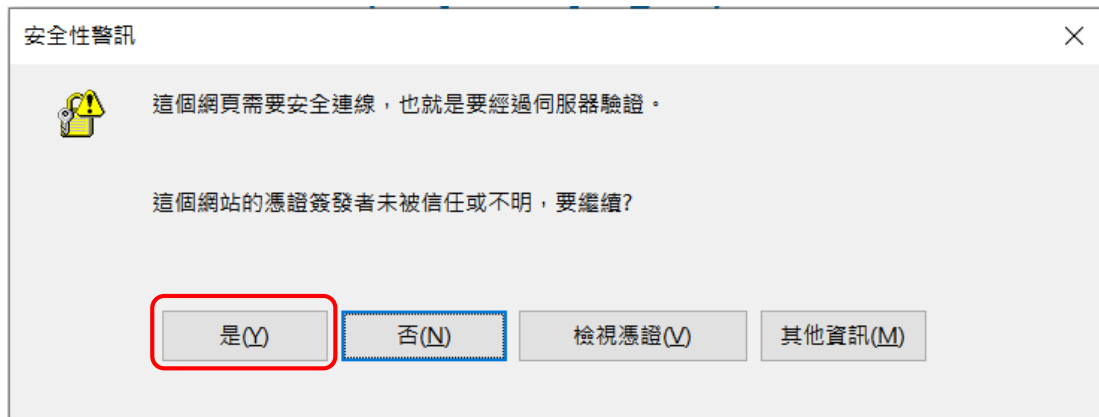

安全性警訊，憑證簽發... 請務必選 " 是 "